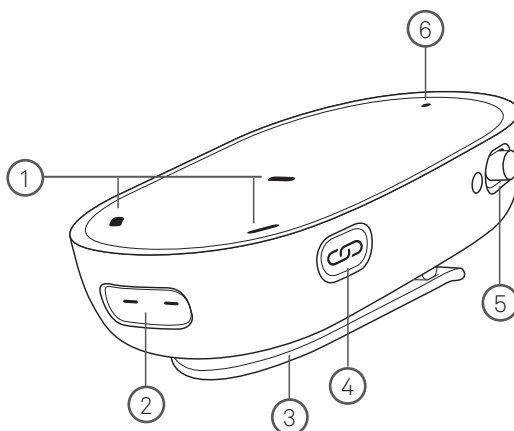

Easy Line PartnerMic

This easy-to-use lapel worn microphone is ideal for one-to-one conversations in noisy environments. It can be attached anywhere close to the speaker's voice regardless of directionality or placement. With integrated Sonova AirStream™ technology, clients can benefit from clear speech streamed to compatible hearing aids.

Technical data

Dimensions (L x W x H)	55 x 30 x 18 mm (2.14 x 1.2 x 0.7 ")
Weight	18.2 g (0.04 lbs)
Color	Grey
Operating conditions	0° to +45° Celsius (+32° to +113° Fahrenheit). Relative humidity of <90% (non-condensing)
Transport and storage conditions	-20° to +60° Celsius (-4° to +140° Fahrenheit). Relative humidity of <95% for a long period of time

Features

- Out of the box pairing
- Always directional regardless of position
- Sonova AirStream technology

Device description

- | | |
|---|-----------------------|
| 1 | Microphone openings |
| 2 | Charging input |
| 3 | Clip |
| 4 | Pairing button |
| 5 | Power switch On/Off |
| 6 | Indicator light (LED) |